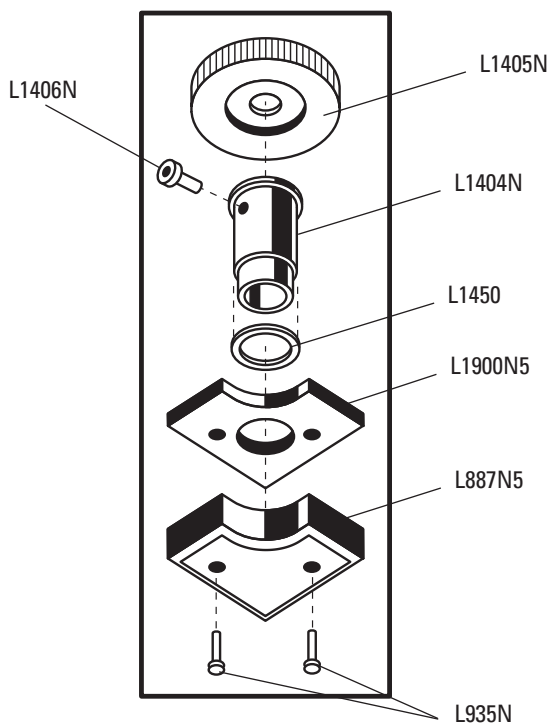

No.	Description	Qty.
L124	Feet	4
L124N	Ext. Arm Bumper	2
L348N	Knob Screw	3
L804N2	Handle Spring	1
L828	Post Washer	6
L853N	Ext. Arms	2
L854	Block Plate	1
L856	Handle Bolt	1
L857N2	Top Plate Screw	2
L859	Top Plate	1
L865	Base Board	1
L869	Clamp Handle	1
L869-S	Rod and Handle	1
L871N2	Block Spacer	2
L872N8	Lever Adjustment Block	1
L877	Lever Shaft	1
L879/880	Handle	1
L889	Handle Grip	1
L881	Lever Tube	1
L882	Post	3
L883N2	Post Spring	2
L886	Top Post Screw	1
L887	Pressure Foot	1
L896	Ext. Arm Screws	4
L902	Link Pin 1	1
L904N	Link Pin 2	2
L907	Handle	2
L908N2	Jaw Block	1
L919	Block Screw	2
L922N10	Clamp Base	1
L923N9	Clamp Jaw	1
L925N	Framer Spacer	1
L933T4/B3	Button	1
L935N	Jaw Screw	2
L936N4	Button Spring	1
L939	Bottom Post Screw	3
L1401	Vise Stop	1
L1400	Slider Guides	2
L1410	Slider Guide Screws	4
L1455	Slider Stop Cam	1

V-nail Slider

No.	Description	Qty.
L348N	Knob Screw	1
L838	Slide Block Tension Screw	1
L860N5	Pin Block	2
L861N	Pin Holder	2
L862N2	Slide Block Small	1
L863N3	Slide Block Large	1
L864N4	Slide Block Holder	1
L897	Pin Block Screw	4
L899	Nail Pins	6
L911N	Slide Block Spring Pin	2
L917	Slide Block Spring	2
L1457	Slide Block Spring Pin	2

Pressure Pad Assembly

No.	Description	Qty.
L887N5	Pressure Pad	1
L900N5	Pressure Block	1
L935N	Pad Screws	2
L1404N	Shaft Spacer	1
L1405N	Adj. Nut	1
L1406N	Shaft Spacer Screw	1
L1450	Adj. Nut Retaining Ring	1